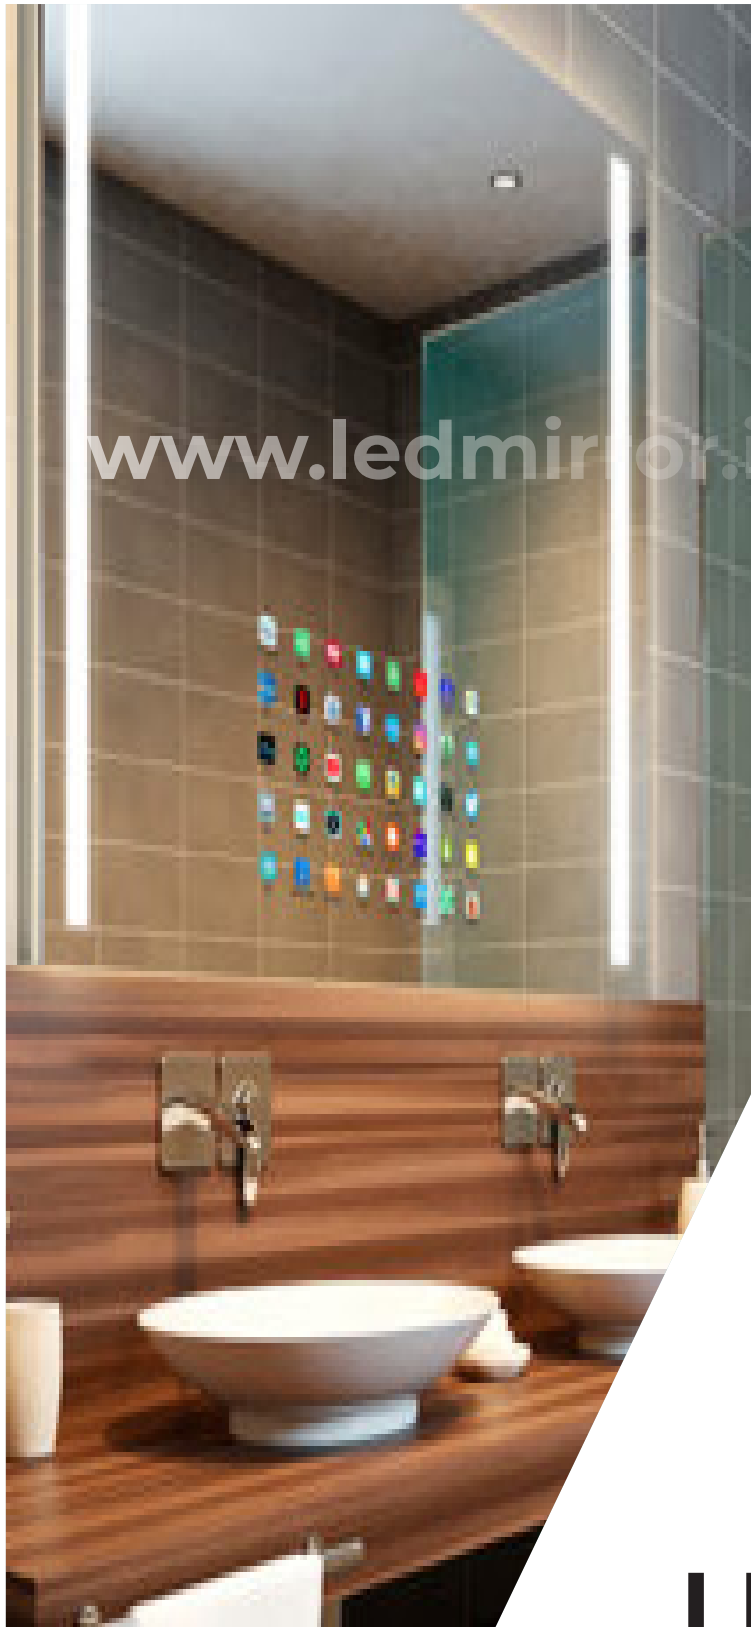

GLAMO LED Mirrors

SIX TOUCH MIRRORS

LM-060  Sizes: 2 FT X 2.5 FT & CUSTOMIZED

Sizes: 2 FT X 2.5 FT & CUSTOMIZED  LM-061

SIX TOUCH

LM-062  Sizes: 2 FT X 2.5 FT & CUSTOMIZED

Sizes: 2 FT X 2.5 FT & CUSTOMIZED  LM-063

SIX TOUCH

LM-06A
Sizes: 2 FT X 2.5 FT & CUSTOMIZED

VANITY LIGHTS VS OLD LIGHTS

LM-06B
Sizes: 2 FT X 2.5 FT & CUSTOMIZED

ANDROID MIRROR  LMA - 010

ANDROID MIRROR 

ANDROID SMART LED MIRRORS

ANDROID SMART LED MIRRORS