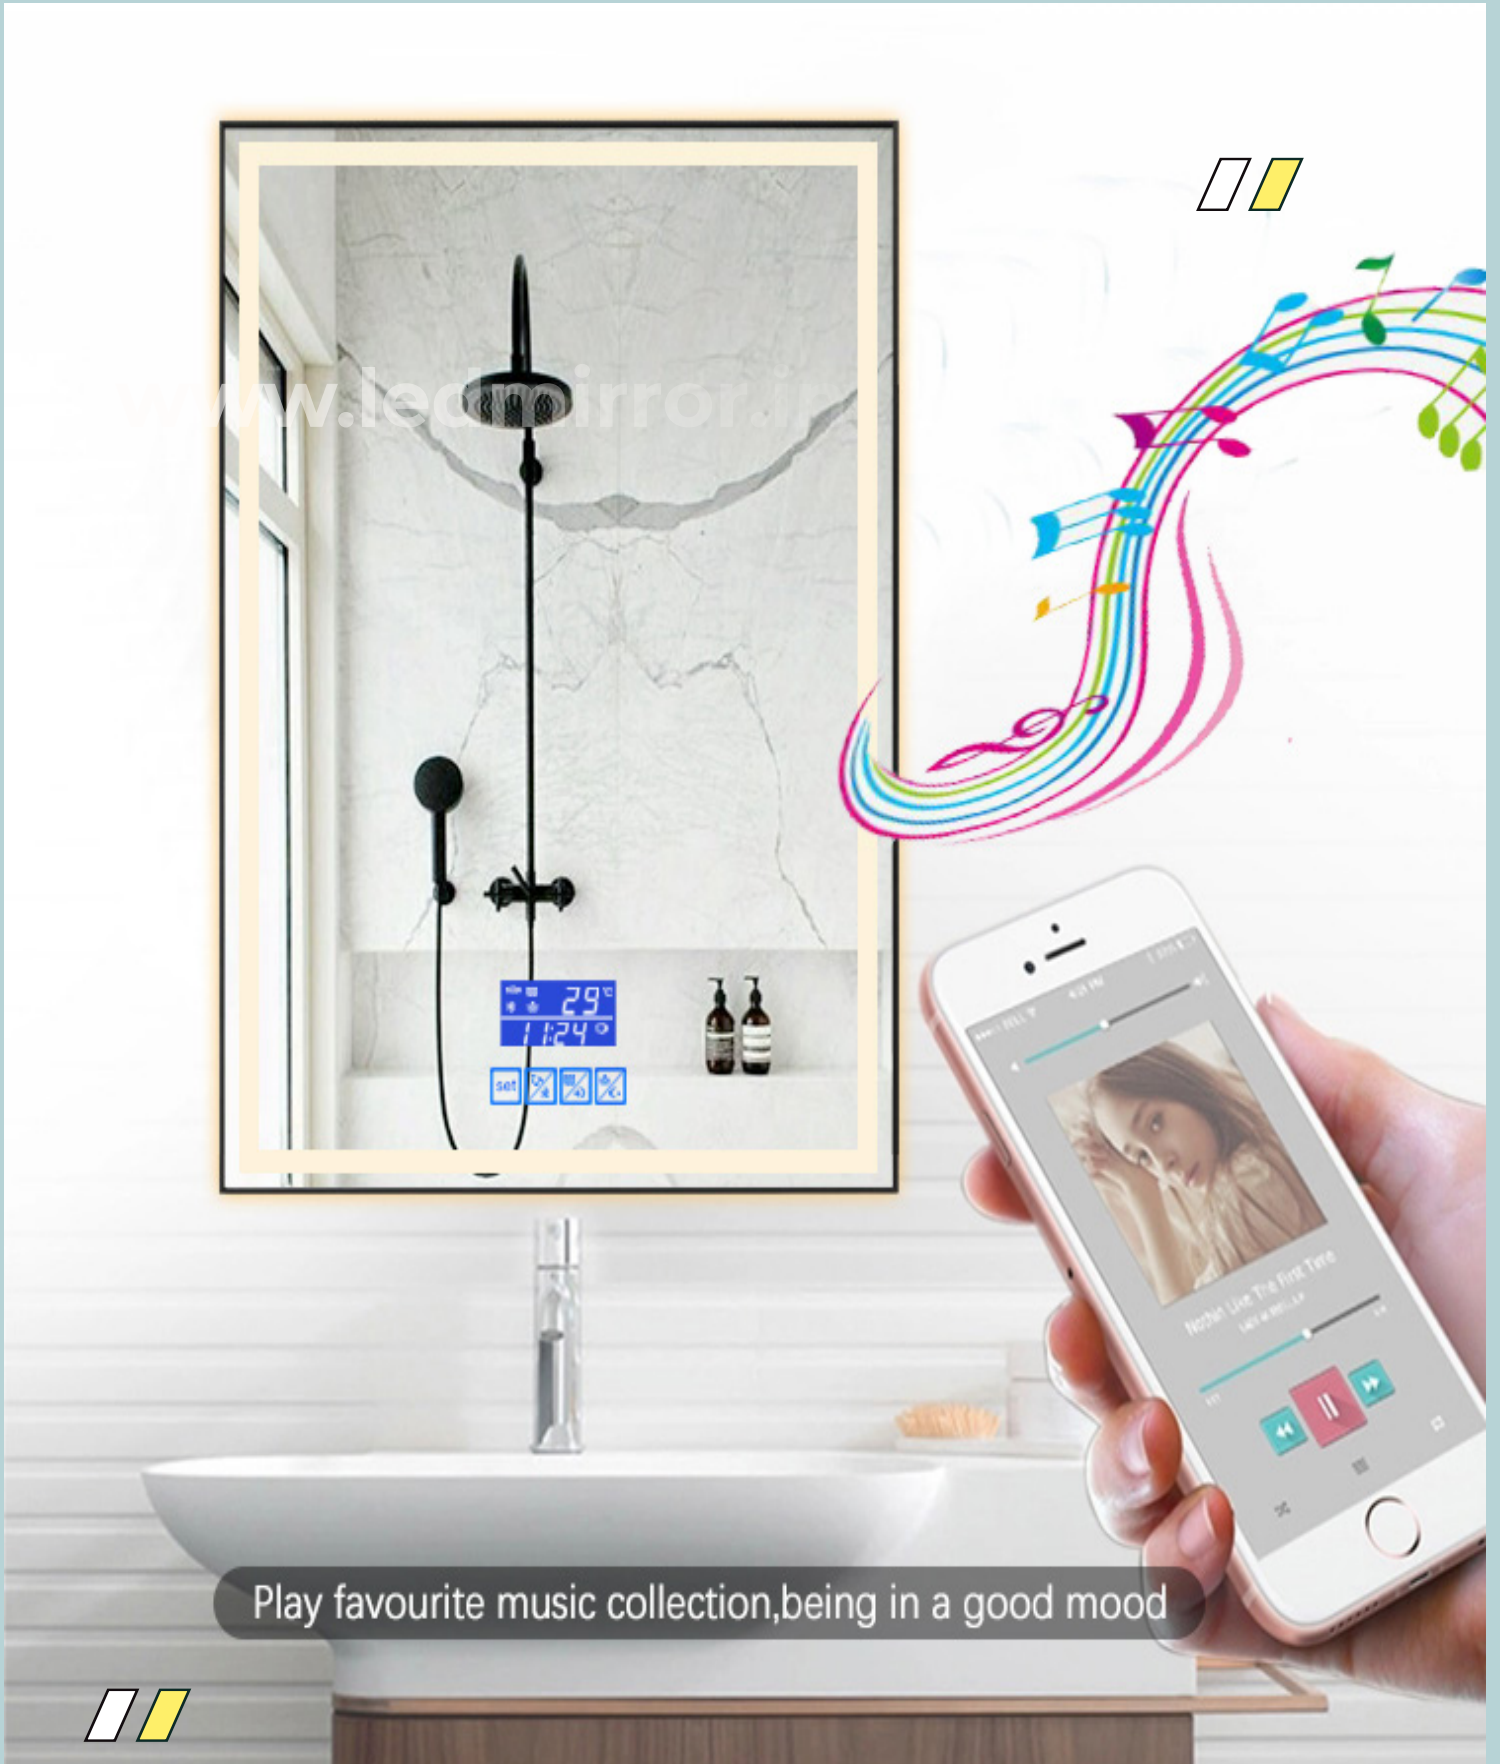

Sizes: 2 FT X 2.5 FT & CUSTOMIZED

MODEL DTT005

DUAL TOUCH WITH TIMER

GLAMO LED Mirrors

WOMEN'S Secret

www.ledmirror.in

ANDROID LED SMART MIRRORS

LM-033

Sizes: 2FT X 2.5 FT & CUSTOMIZED

MEN'S *needy*

www.ledmirror.in

Sizes: 2FT X 2.5 FT & CUSTOMIZED

LMA - 005

ANDROID LED SMART MIRRORS

FOUR TOUCH

www.ledmirror.in

LED

CALANDER
DEFOGGER
BLUE TOOTH

MIRROR

Play favourite music collection, being in a good mood

FOUR TOUCH WITH LCD DISPLAY

ROUND LED MIRRORS 4 TOUCH
LM-044  White or Warm White
Sizes: 2 FT X 2.5 FT & CUSTOMIZED