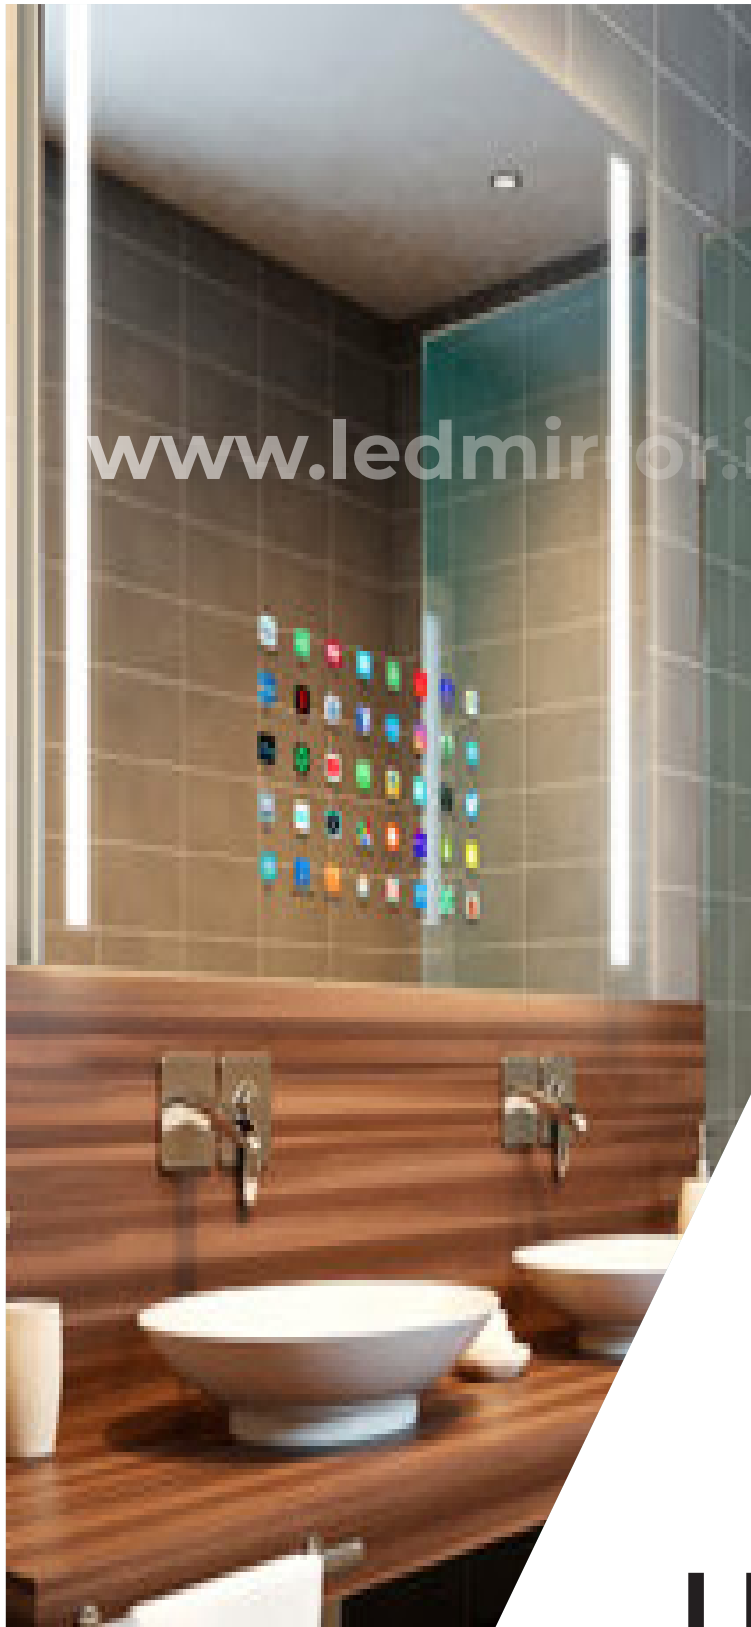

Sizes: 2 FT X 2.5 FT & CUSTOMIZED  **LM-063**

SIX TOUCH

LM-06A
Sizes: 2 FT X 2.5 FT & CUSTOMIZED

VANITY LIGHTS VS OLD LIGHTS

LM-06B
Sizes: 2 FT X 2.5 FT & CUSTOMIZED

ANDROID MIRROR  LMA - 010

ANDROID MIRROR 