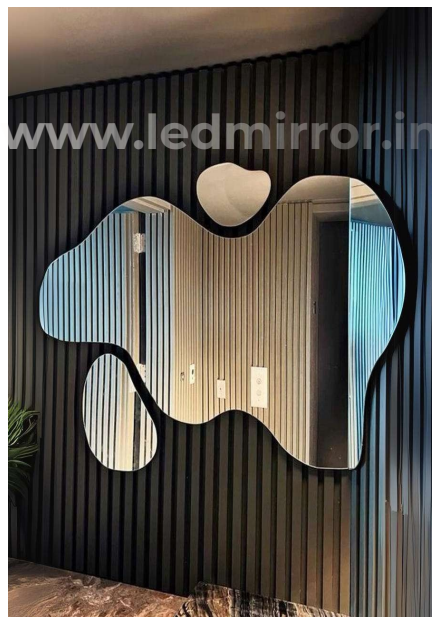

3 SET METAL FRAME MIRROR

FRAME COLOR Gold, Rose gold
Black, Silver
CUSTOMIZED SIZE